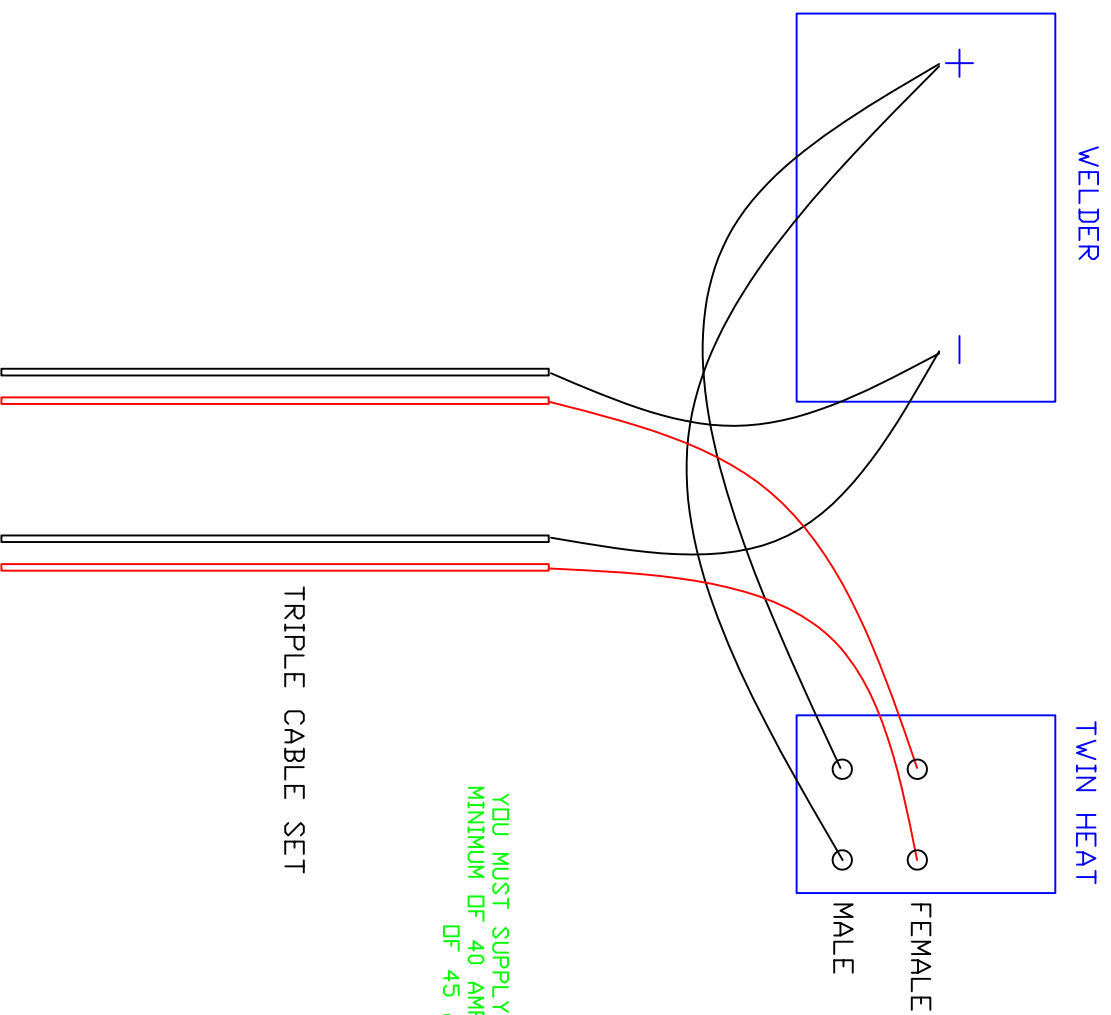

TWIN HEAT MODULE CONNECTION

YOU MUST SUPPLY EACH HEATER A
MINIMUM OF 40 AMPS AND A MAXIMUM
OF 45 AMPS

ELECTRIC HEATING SYSTEMS
109 NORTH GOLD DRIVE
ROBBINSVILLE, NJ 08691
609.259.4116